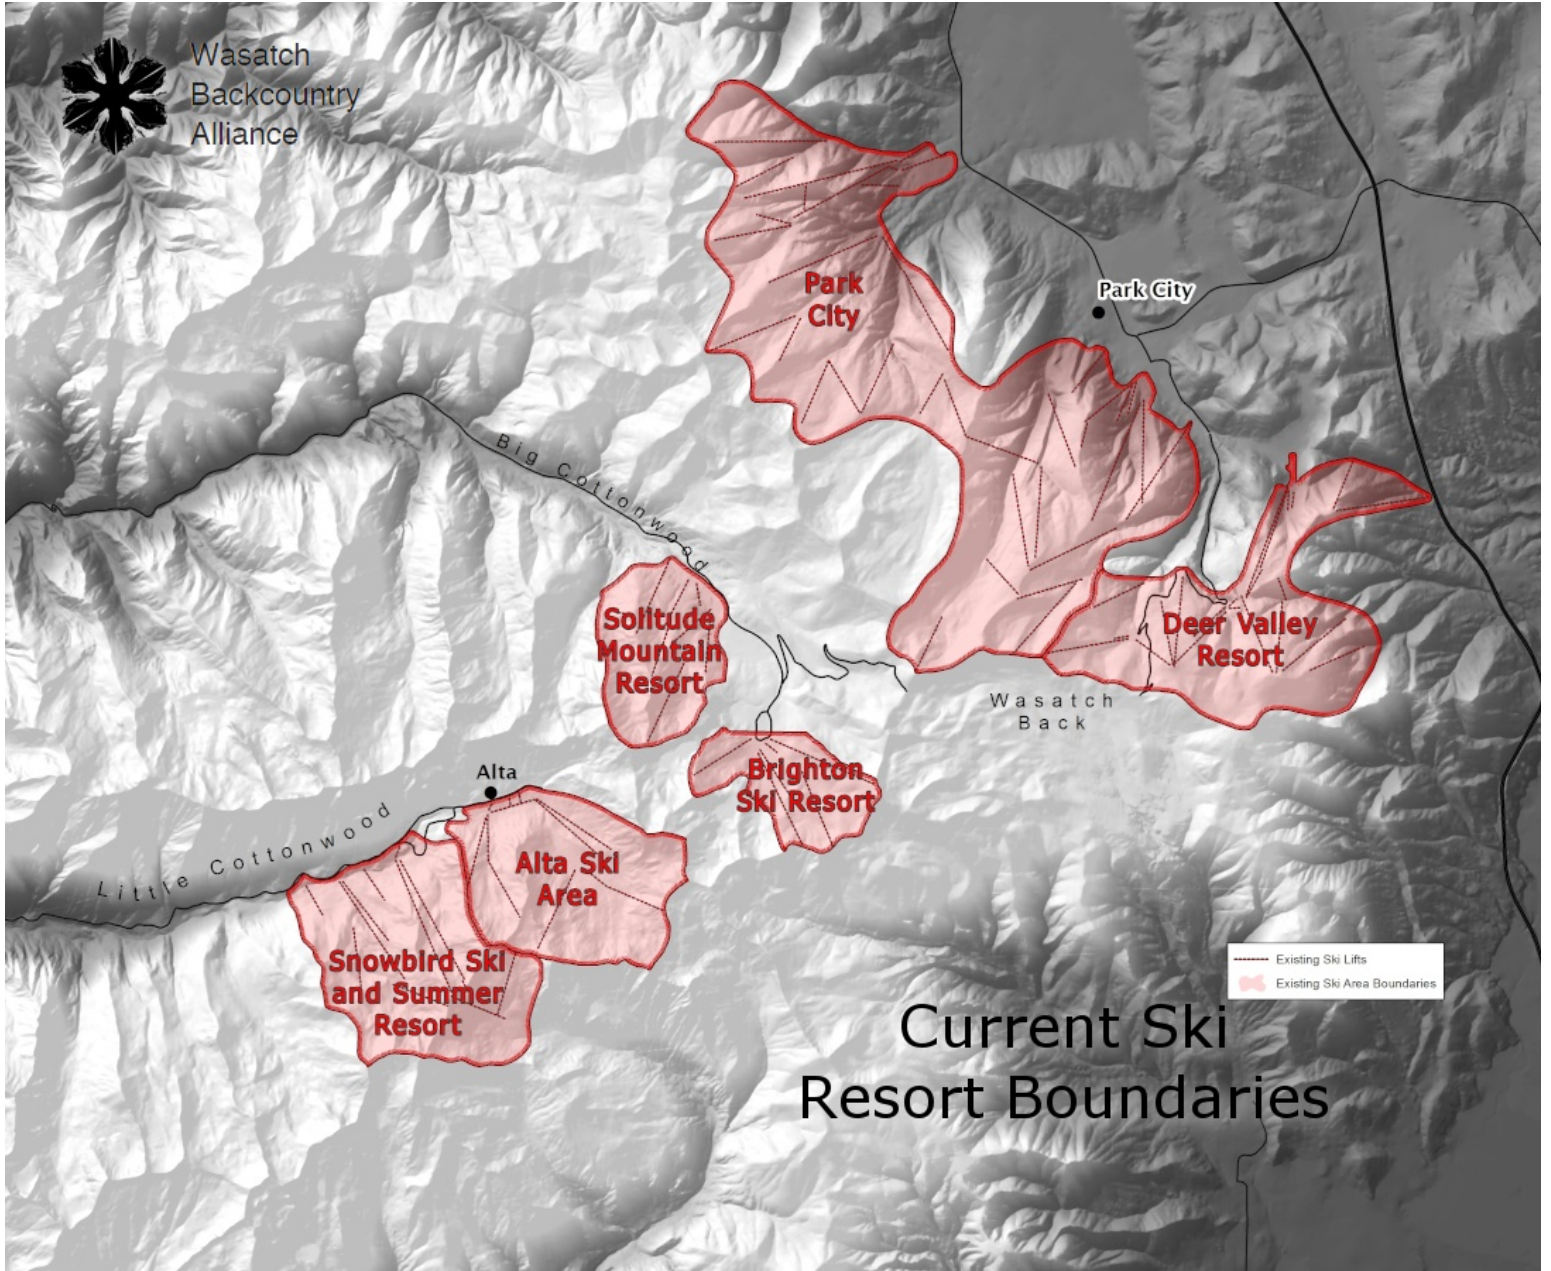

Wasatch
Backcountry
Alliance

Central Wasatch Pre - '70

Wasatch
Backcountry
Alliance

Current Ski Resort Boundaries

Wasatch
Backcountry
Alliance

Central Wasatch Current Ski Resort Boundaries + Lift Accessed Backcountry

Wasatch
Backcountry
Alliance

Wasatch
Backcountry
Alliance

**Current Ski
Resort Boundaries +
Lift Accessed Backcountry +
Heli-Skiing Permit Areas +
High Use Backcountry Terrain**

- High Use Backcountry Terrain
- Existing Ski Lifts
- Existing Ski Area Boundaries
- Wasatch Powderbird Permit Areas
- Lift Accessed Backcountry

Wasatch
Backcountry
Alliance

Uncontested Backcountry Terrain

Wasatch
Backcountry
Alliance

Central Colorado
Ski Resorts with
Central Wasatch Shown
for Comparison