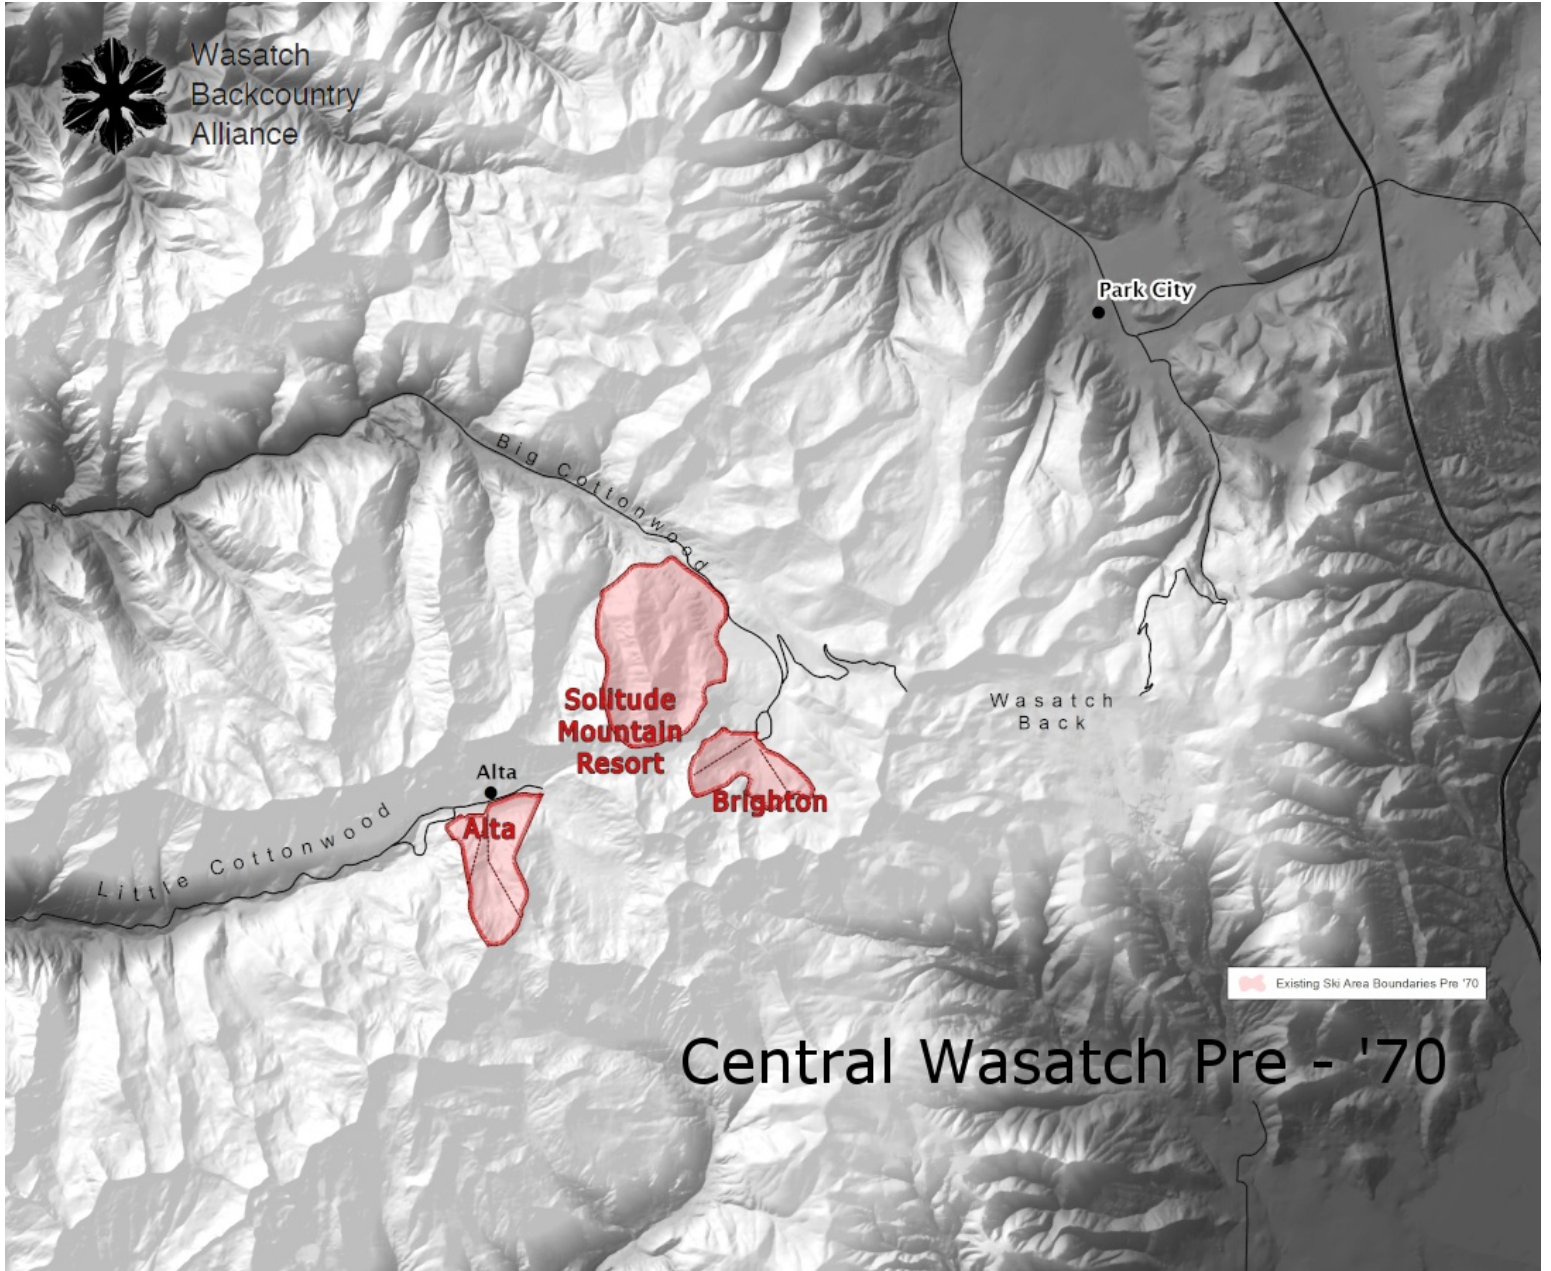

Wasatch
Backcountry
Alliance

Central Wasatch Pre - '70

Wasatch
Backcountry
Alliance

Current Ski Resort Boundaries

Wasatch
Backcountry
Alliance

Central Wasatch Current Ski Resort Boundaries + Lift Accessed Backcountry

Wasatch
Backcountry
Alliance

Wasatch
Backcountry
Alliance

**Current Ski
Resort Boundaries +
Lift Accessed Backcountry +
Heli-Skiing Permit Areas +
High Use Backcountry Terrain**

- High Use Backcountry Terrain
- Existing Ski Lifts
- Existing Ski Area Boundaries
- Wasatch Powderbird Permit Areas
- Lift Accessed Backcountry

Wasatch
Backcountry
Alliance

Uncontested Backcountry Terrain

Wasatch
Backcountry
Alliance

Central Colorado
Ski Resorts with
Central Wasatch Shown
for Comparison