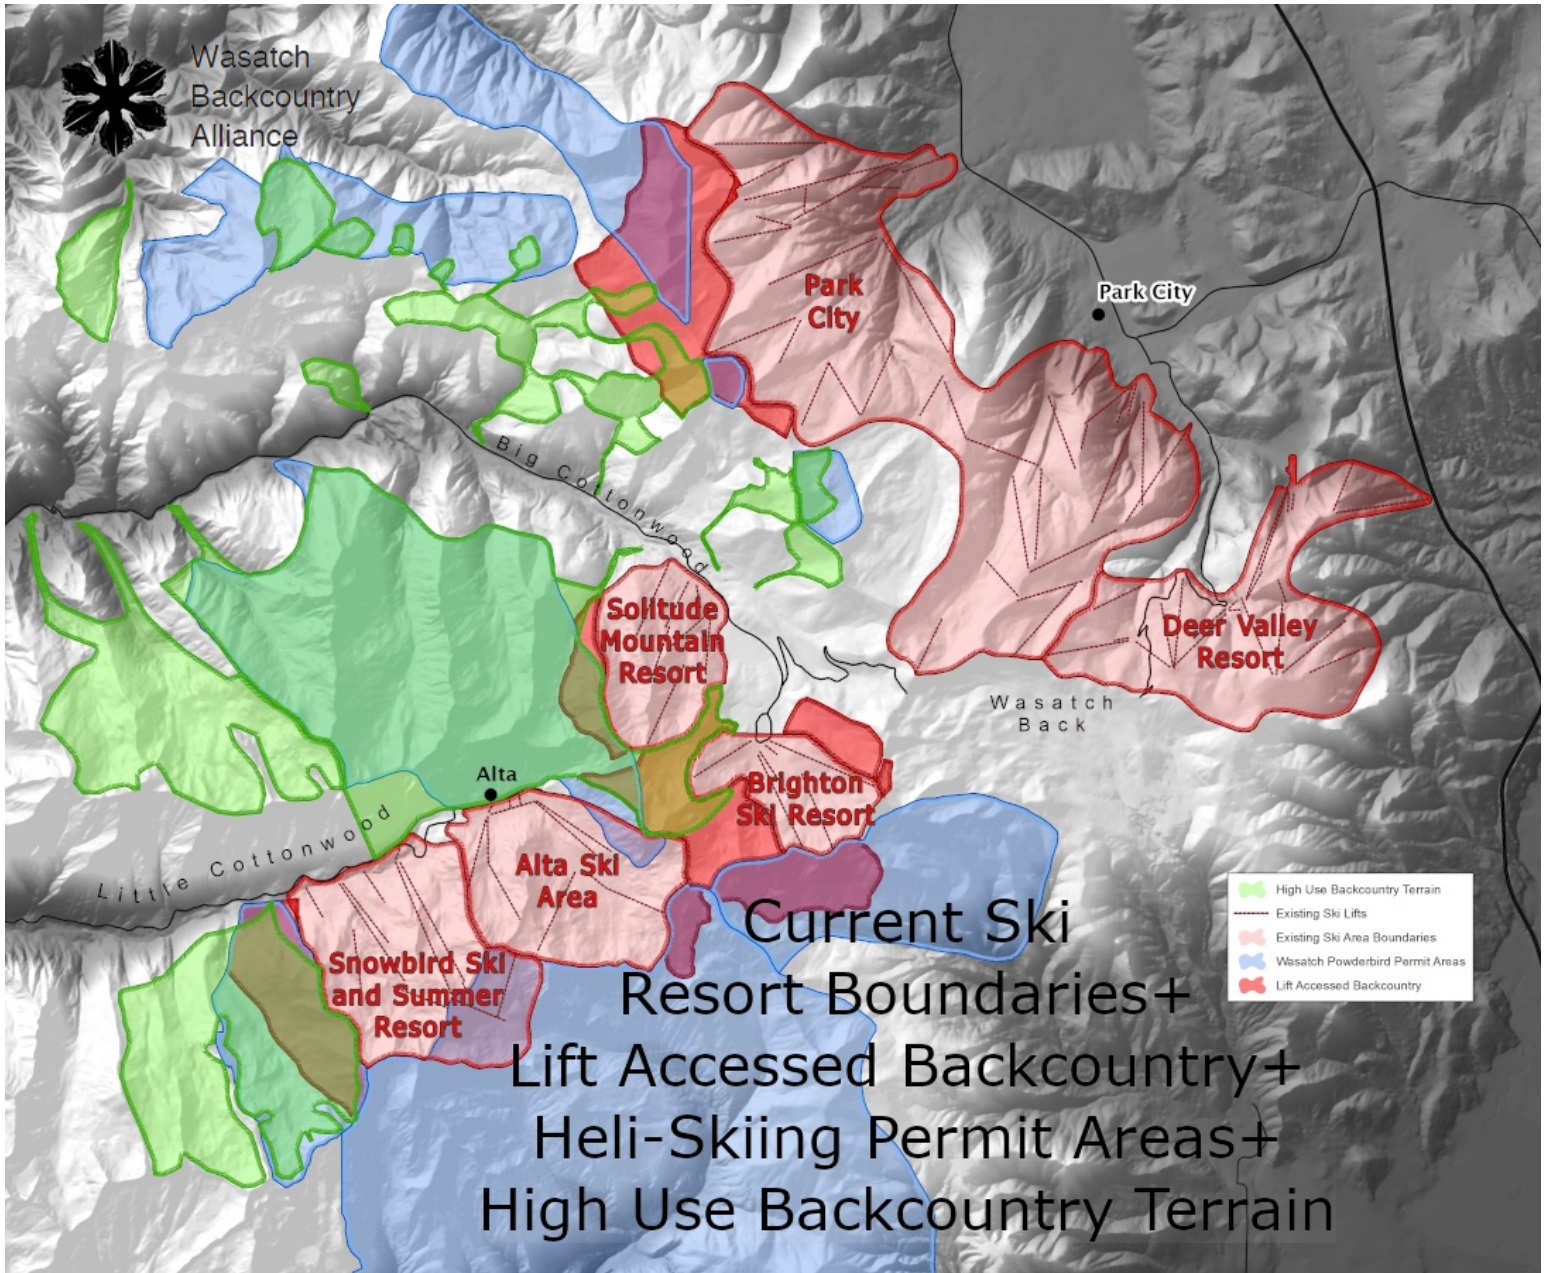

Wasatch
Backcountry
Alliance

Central Wasatch Pre - '70

Wasatch
Backcountry
Alliance

Current Ski Resort Boundaries

Wasatch
Backcountry
Alliance

Central Wasatch Current Ski Resort Boundaries + Lift Accessed Backcountry

Wasatch
Backcountry
Alliance

Wasatch
Backcountry
Alliance

**Current Ski
Resort Boundaries +
Lift Accessed Backcountry +
Heli-Skiing Permit Areas +
High Use Backcountry Terrain**

- High Use Backcountry Terrain
- Existing Ski Lifts
- Existing Ski Area Boundaries
- Wasatch Powderbird Permit Areas
- Lift Accessed Backcountry

Wasatch
Backcountry
Alliance

Uncontested Backcountry Terrain

Wasatch
Backcountry
Alliance

Central Colorado
Ski Resorts with
Central Wasatch Shown
for Comparison