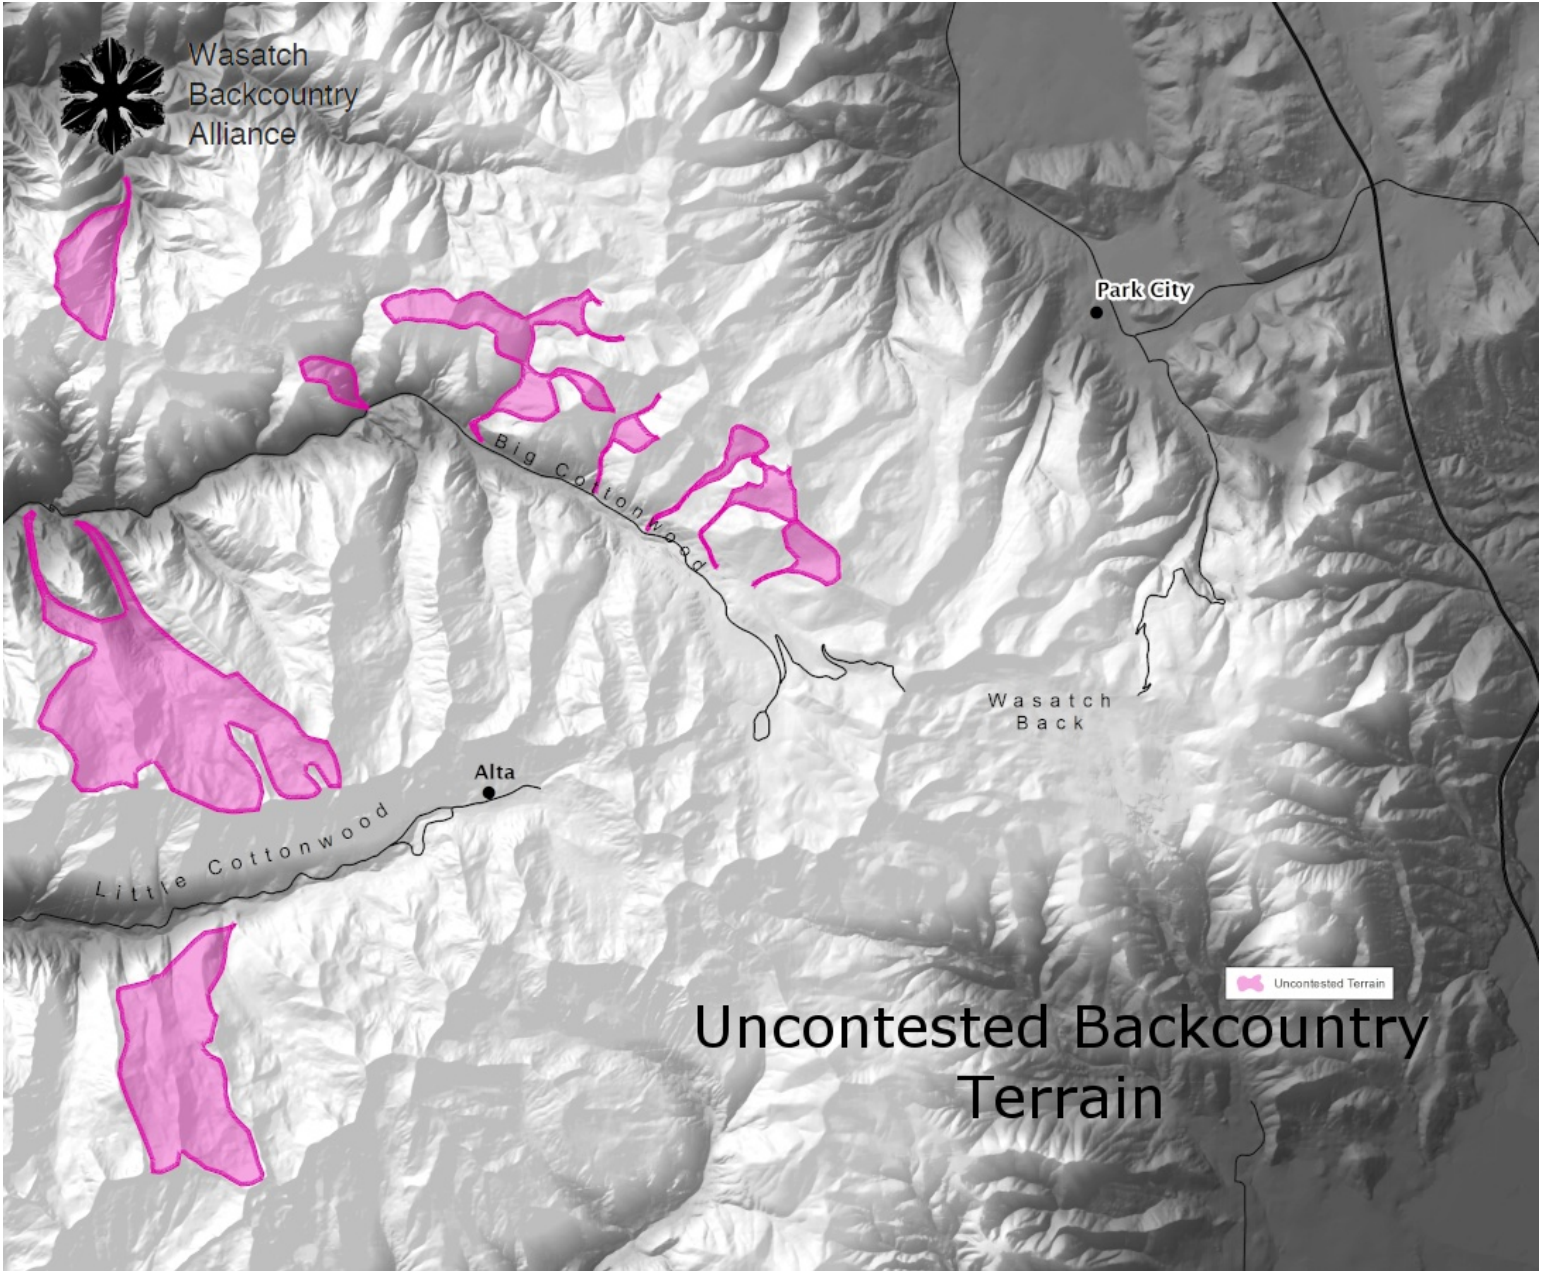

Wasatch
Backcountry
Alliance

Central Wasatch Pre - '70

Wasatch
Backcountry
Alliance

Current Ski Resort Boundaries

Wasatch
Backcountry
Alliance

Central Wasatch Current Ski Resort Boundaries + Lift Accessed Backcountry

Wasatch
Backcountry
Alliance

Wasatch
Backcountry
Alliance

**Current Ski
Resort Boundaries +
Lift Accessed Backcountry +
Heli-Skiing Permit Areas +
High Use Backcountry Terrain**

- High Use Backcountry Terrain
- Existing Ski Lifts
- Existing Ski Area Boundaries
- Wasatch Powderbird Permit Areas
- Lift Accessed Backcountry

Wasatch
Backcountry
Alliance

Uncontested Backcountry Terrain

Wasatch
Backcountry
Alliance

Central Colorado
Ski Resorts with
Central Wasatch Shown
for Comparison