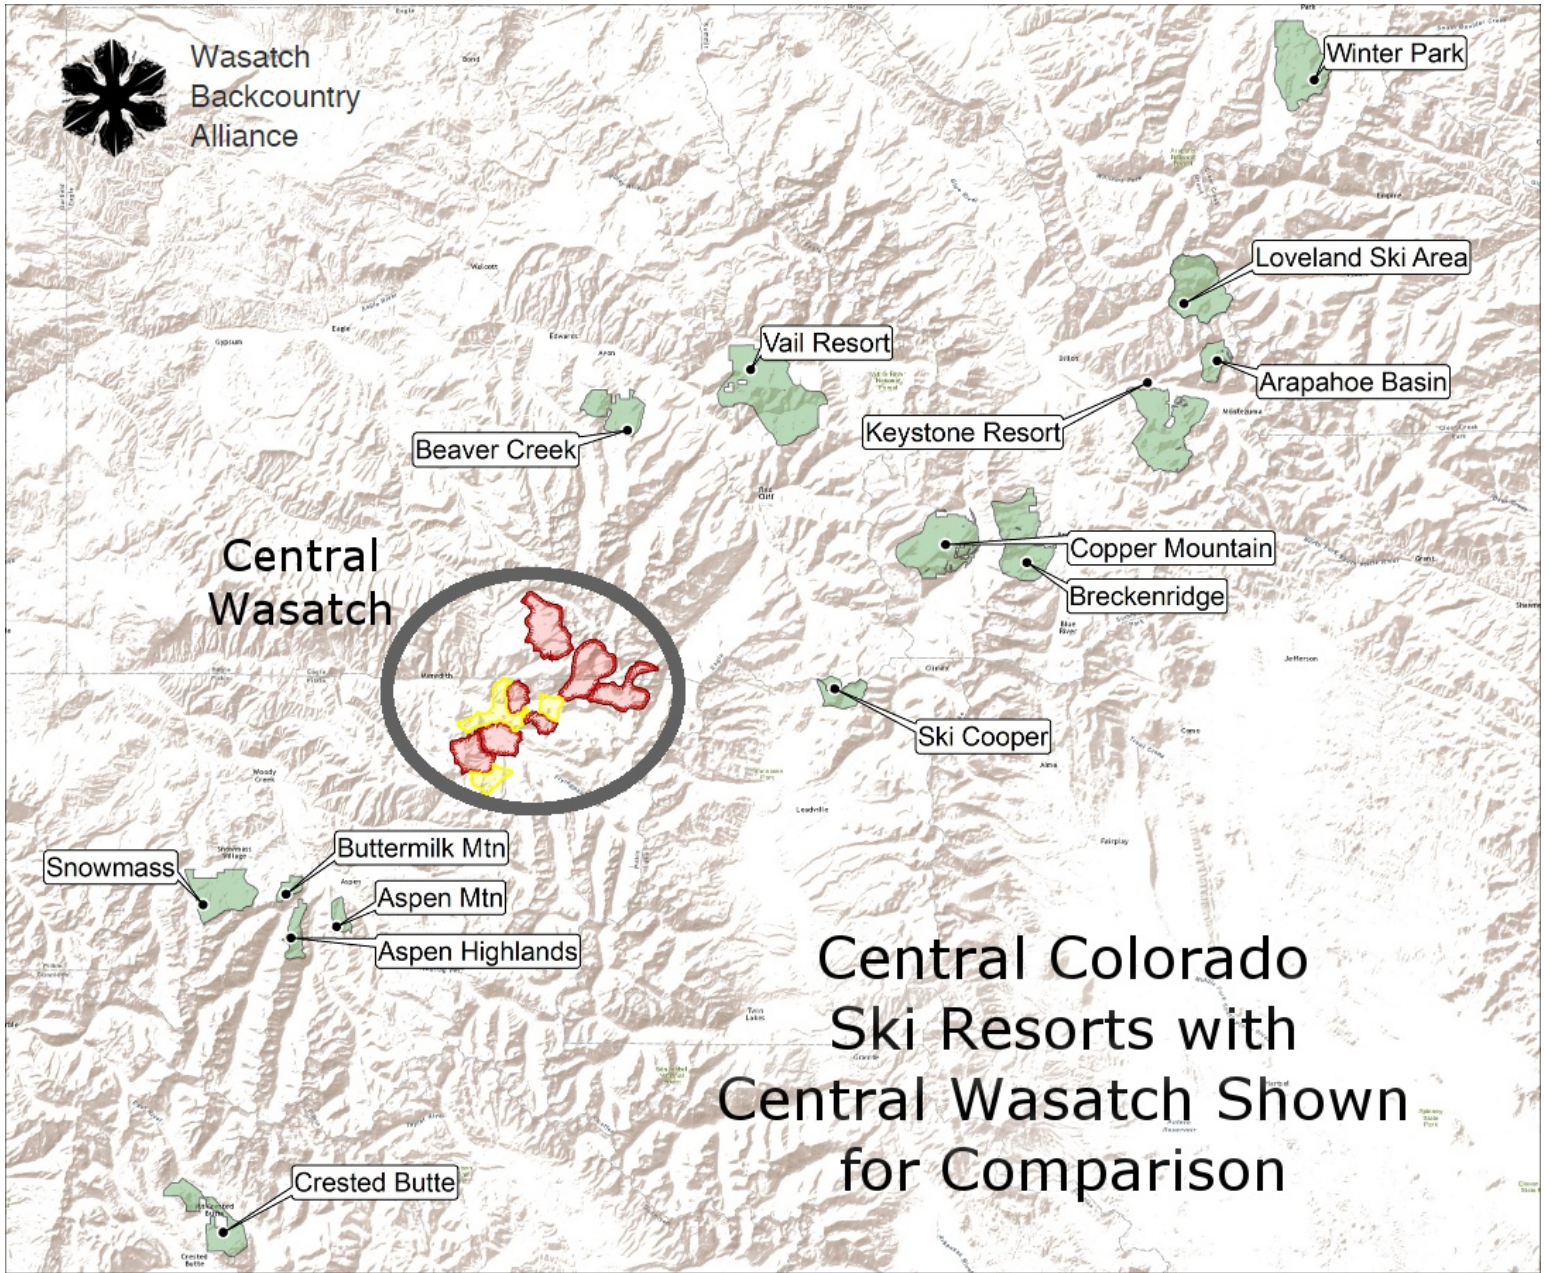

Wasatch
Backcountry
Alliance

Central Wasatch Pre - '70

Wasatch
Backcountry
Alliance

Current Ski Resort Boundaries

Wasatch
Backcountry
Alliance

Central Wasatch Current Ski Resort Boundaries + Lift Accessed Backcountry

Wasatch
Backcountry
Alliance

Wasatch
Backcountry
Alliance

**Current Ski
Resort Boundaries +
Lift Accessed Backcountry +
Heli-Skiing Permit Areas +
High Use Backcountry Terrain**

- High Use Backcountry Terrain
- Existing Ski Lifts
- Existing Ski Area Boundaries
- Wasatch Powderbird Permit Areas
- Lift Accessed Backcountry

Wasatch
Backcountry
Alliance

Uncontested Backcountry Terrain

Wasatch
Backcountry
Alliance

Central Colorado
Ski Resorts with
Central Wasatch Shown
for Comparison