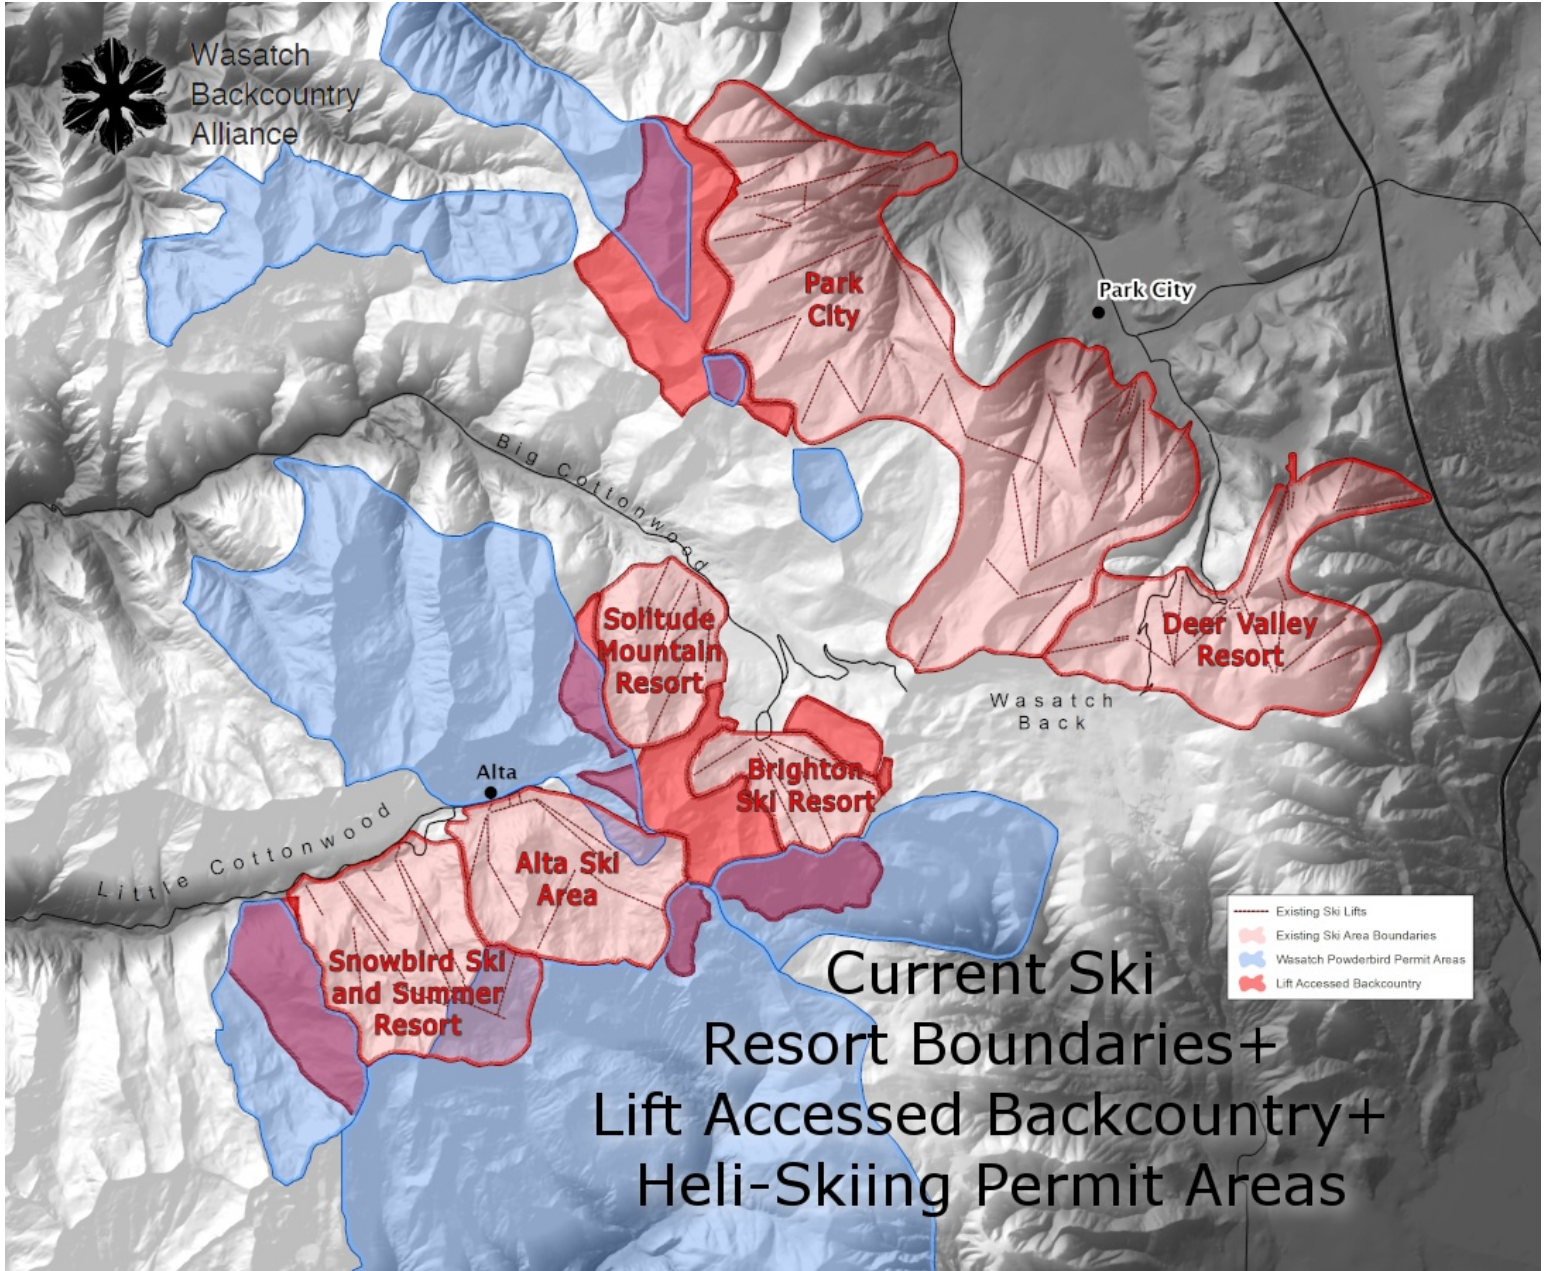

Wasatch
Backcountry
Alliance

Central Wasatch Pre - '70

Wasatch
Backcountry
Alliance

Current Ski Resort Boundaries

Wasatch
Backcountry
Alliance

Central Wasatch Current Ski Resort Boundaries + Lift Accessed Backcountry

Wasatch
Backcountry
Alliance

Wasatch
Backcountry
Alliance

**Current Ski
Resort Boundaries +
Lift Accessed Backcountry +
Heli-Skiing Permit Areas +
High Use Backcountry Terrain**

- High Use Backcountry Terrain
- Existing Ski Lifts
- Existing Ski Area Boundaries
- Wasatch Powderbird Permit Areas
- Lift Accessed Backcountry

Wasatch
Backcountry
Alliance

Uncontested Backcountry Terrain

Wasatch
Backcountry
Alliance

Central Colorado
Ski Resorts with
Central Wasatch Shown
for Comparison