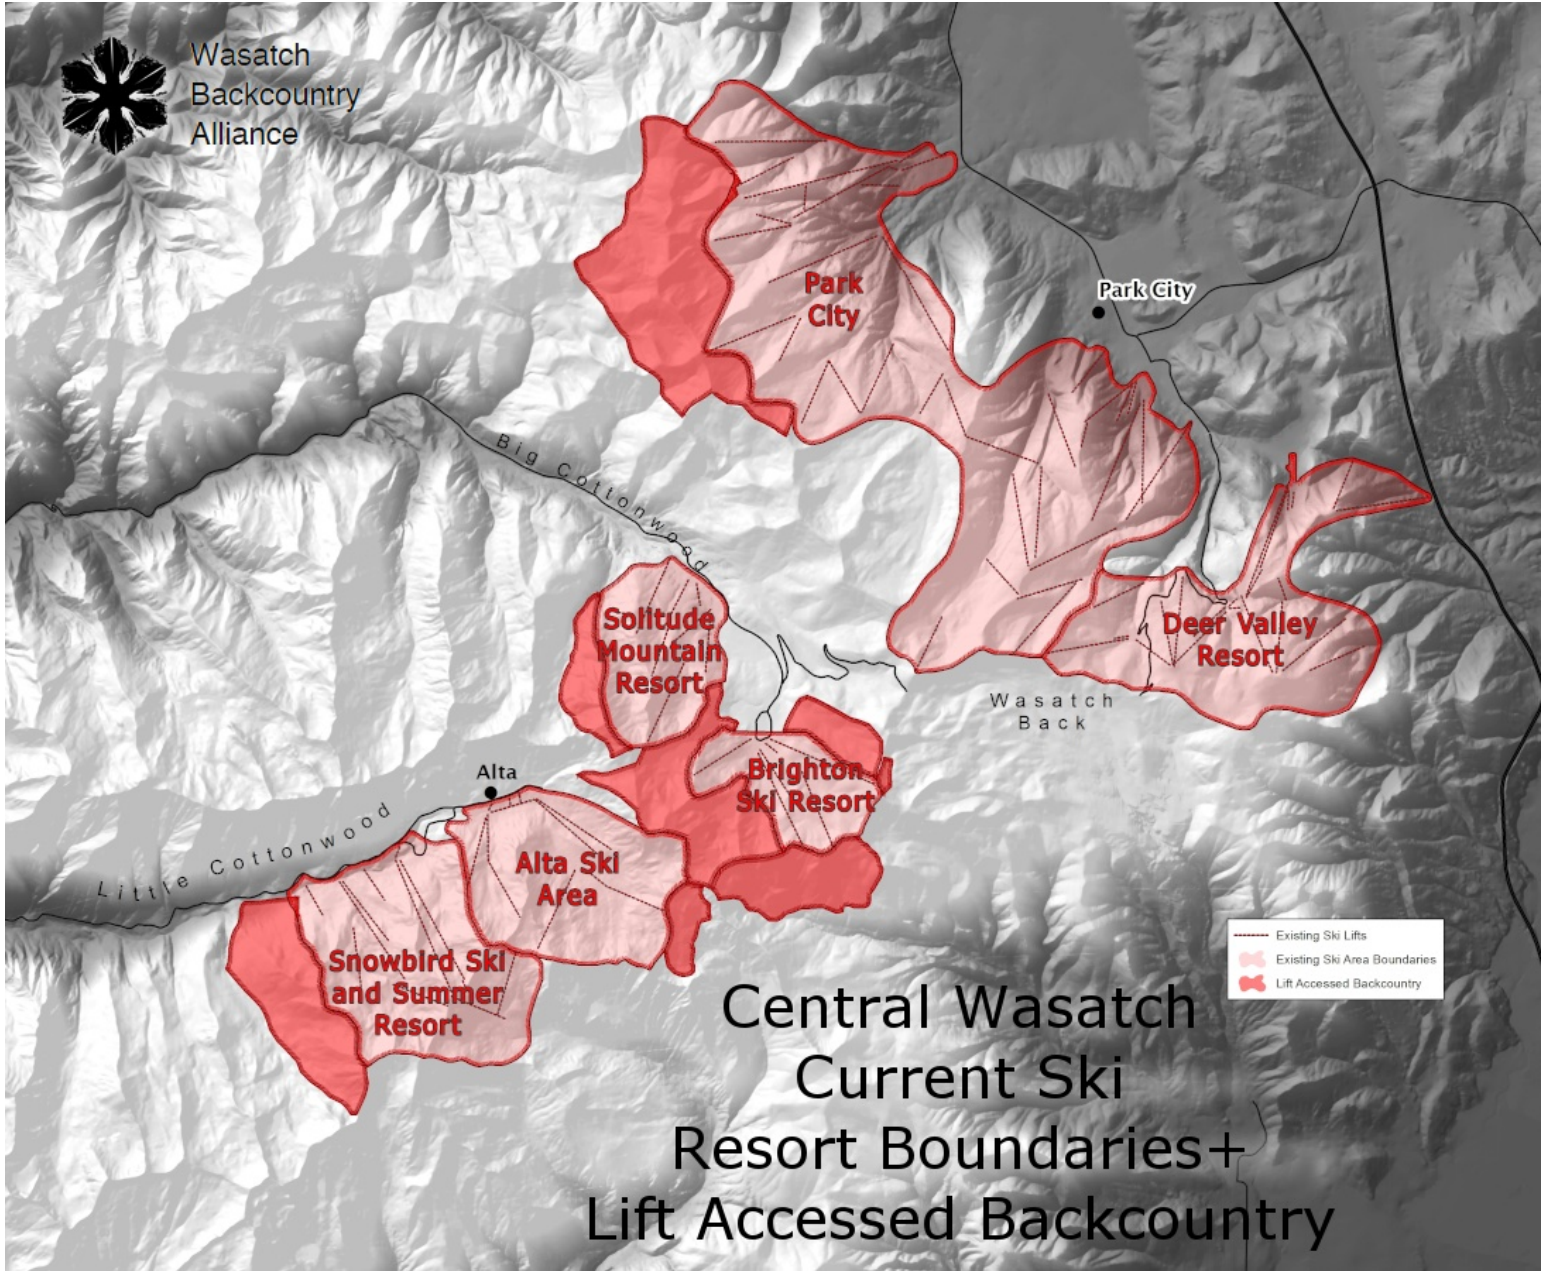

Wasatch
Backcountry
Alliance

Central Wasatch Pre - '70

Wasatch
Backcountry
Alliance

Current Ski Resort Boundaries

Wasatch
Backcountry
Alliance

Central Wasatch Current Ski Resort Boundaries + Lift Accessed Backcountry

Wasatch
Backcountry
Alliance

Wasatch
Backcountry
Alliance

**Current Ski
Resort Boundaries +
Lift Accessed Backcountry +
Heli-Skiing Permit Areas +
High Use Backcountry Terrain**

- High Use Backcountry Terrain
- Existing Ski Lifts
- Existing Ski Area Boundaries
- Wasatch Powderbird Permit Areas
- Lift Accessed Backcountry

Wasatch
Backcountry
Alliance

Uncontested Backcountry Terrain

Wasatch
Backcountry
Alliance

Central Colorado
Ski Resorts with
Central Wasatch Shown
for Comparison